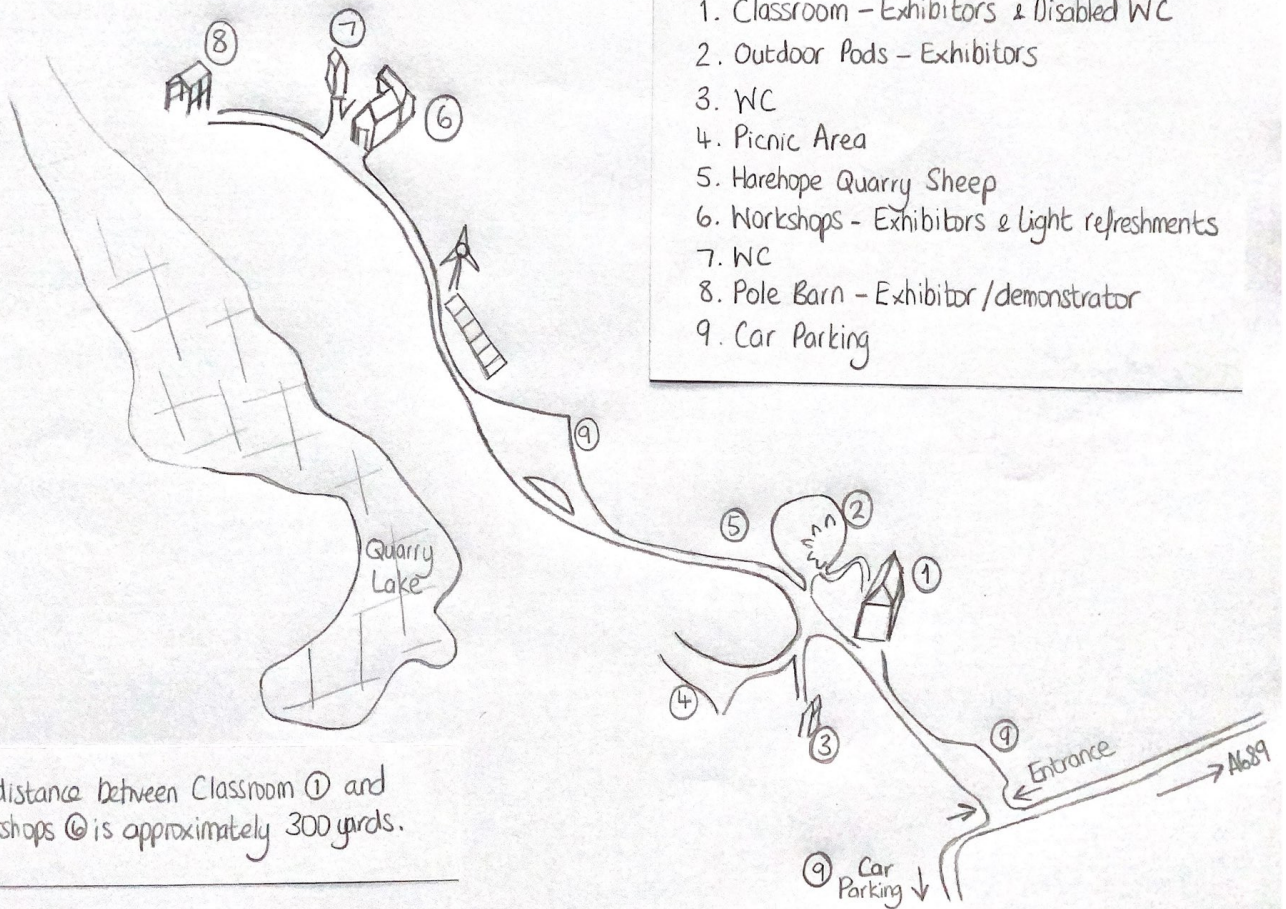

Harehope Quarry

1. Classroom - Exhibitors & Disabled WC
2. Outdoor Pods - Exhibitors
3. WC
4. Picnic Area
5. Harehope Quarry Sheep
6. Workshops - Exhibitors & Light refreshments
7. WC
8. Pole Barn - Exhibitor/demonstrator
9. Car Parking

NB. The distance between Classroom ① and Workshops ⑥ is approximately 300 yards.